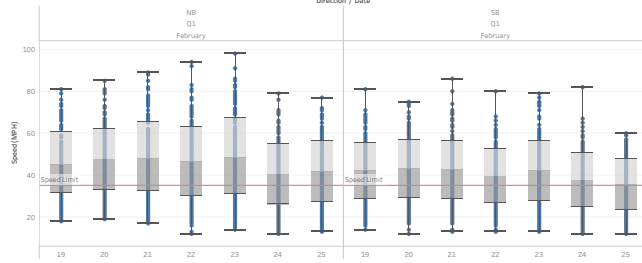

Traffic Counts/6337 Hamilton Ave.csv