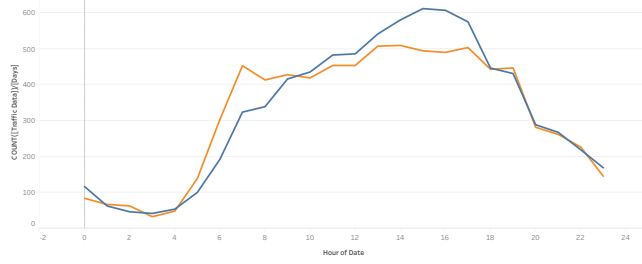

Quartile Speed by Direction and Day

Direction
☐ Top
☒ NB
☒ SB
☐ WB

Direction
NB
SB
Vehicle Type
All

Average Daily Traffic by Direction and Hour

Traffic Counts/6337 Hamilton Ave.csv