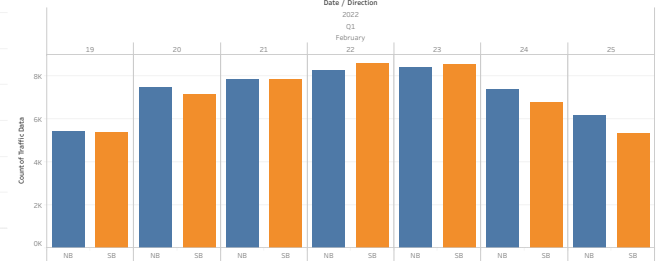

Volume by Direction

Speed by Vehicle Classification and Day

Traffic Counts/6337 Hamilton Ave.csv