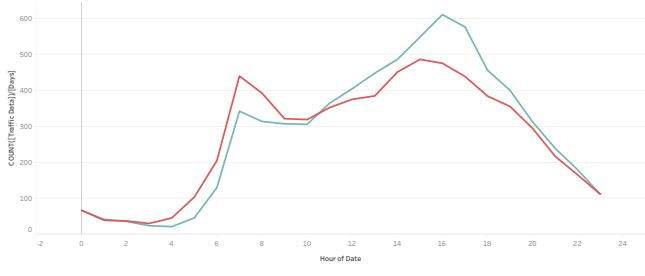

Location
Traffic Counts/1329 West Northbend...

Date
6/21/2022 12:00:00 AM to 6/20/2023...
and null values

Direction
 EB
 NB
 SB
 WB

Vehicle Type
 All

Average Daily Traffic by Direction and Hour

Volume by Direction

Quartile Speed by Direction and Day

Speed by Vehicle Classification and Day