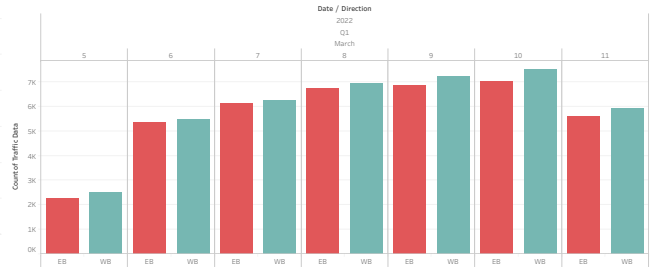

Location
Traffic Counts/1329 West Northbend...

Date
6/21/2022 12:00:00 AM to 6/20/2023...
and null values

Direction
 EB
 NB
 SB
 WB

Vehicle Type
 All

Average Daily Traffic by Direction and Hour

Volume by Direction

Quartile Speed by Direction and Day

Speed by Vehicle Classification and Day