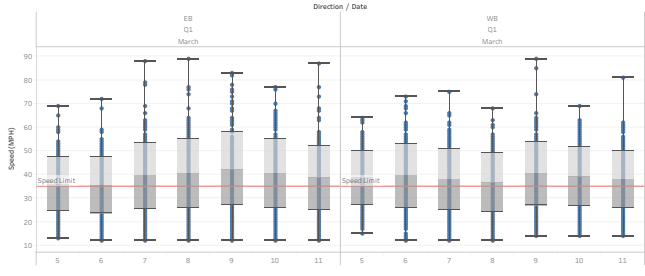

Location
Traffic Counts/1329 West Northbend...

Date
6/21/2022 12:00:00 AM to 6/20/2023...
and null values

Direction
 EB
 NB
 SB
 WB

Vehicle Type
 All

Average Daily Traffic by Direction and Hour

Volume by Direction

Quartile Speed by Direction and Day

Speed by Vehicle Classification and Day